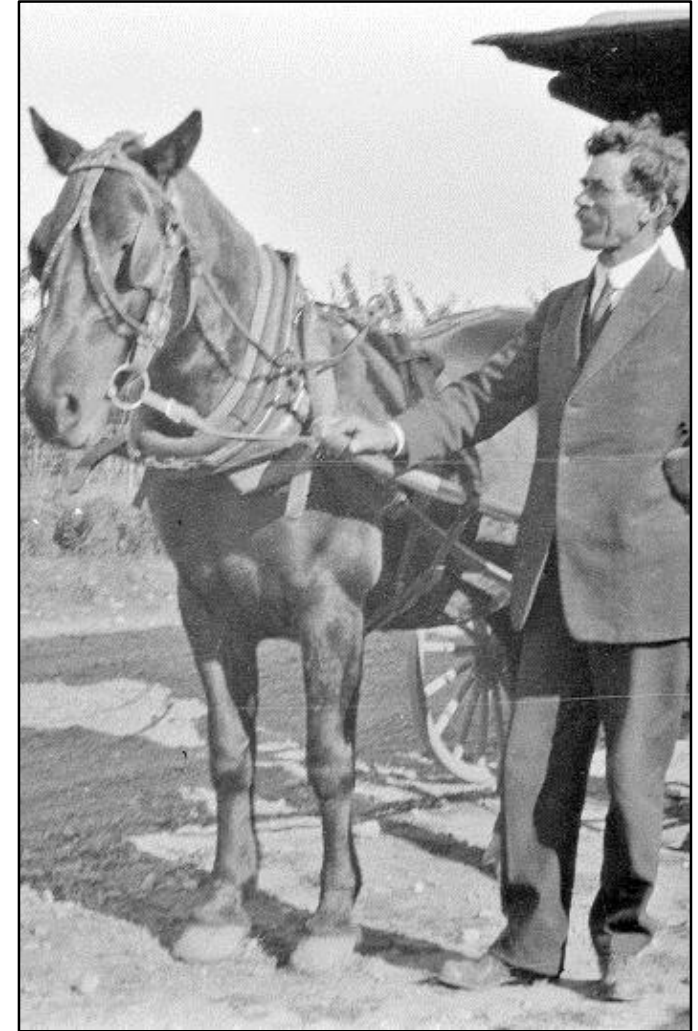

This fun photo gallery takes a look back through 120 years of Saanich history to illustrate how animals have connected us to the land, helped us at work, and enriched our lives.

Mac the dog, ca. 1910 (2016-006-014)

EXHIBIT BY SAANICH ARCHIVES

ANIMALS AT WORK

Horses stopped in front of Maywood Meat Market while hauling the polar axis of the telescope to the Dominion Astrophysical Observatory, 1916 (1993-001-001)

ANIMALS AT WORK

Mileva Todd on horse-drawn hay rake, 1910s (2007-051-053)

G.F. Watson with vegetable delivery horse in front of his house, 1910s (2014-008-112)

ANIMALS AT WORK

*Muggins the Red Cross dog with an injured soldier at Esquimalt
Military Convalescent Hospital, 1918 or 1919 (2015-028-009)*