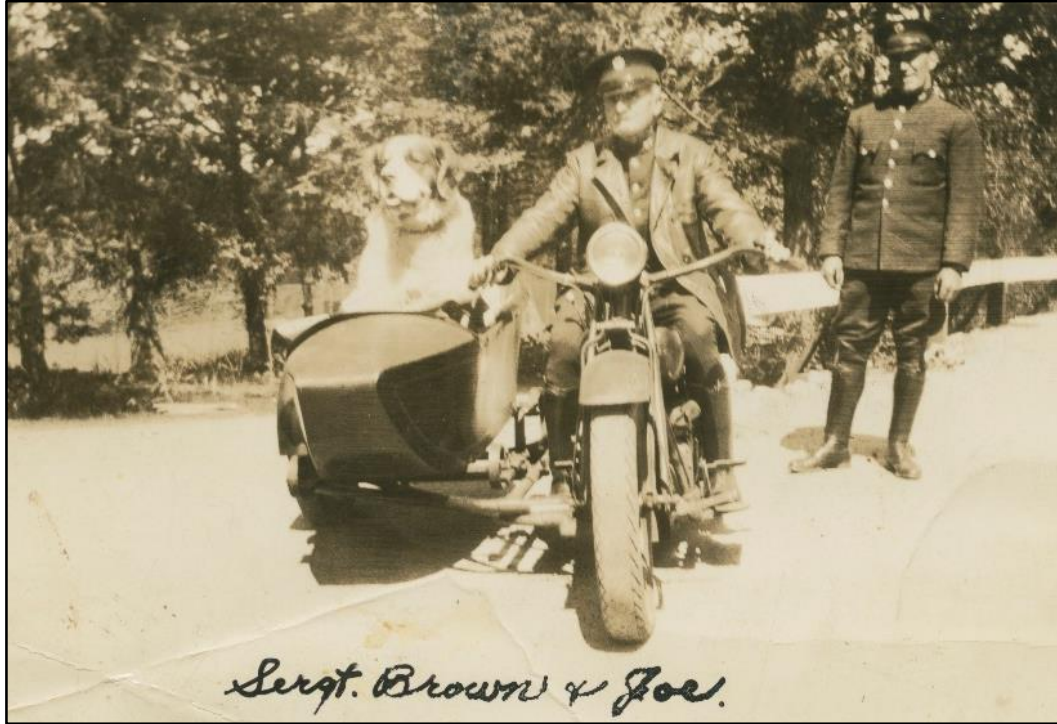

This fun photo gallery takes a look back through 120 years of Saanich history to illustrate how animals have connected us to the land, helped us at work, and enriched our lives.

Mac the dog, ca. 1910 (2016-006-014)

EXHIBIT BY SAANICH ARCHIVES

ANIMALS AT WORK

Horses stopped in front of Maywood Meat Market while hauling the polar axis of the telescope to the Dominion Astrophysical Observatory, 1916 (1993-001-001)

ANIMALS AT WORK

Mileva Todd on horse-drawn hay rake, 1910s (2007-051-053)

G.F. Watson with vegetable delivery horse in front of his house, 1910s (2014-008-112)

ANIMALS AT WORK

*Muggins the Red Cross dog with an injured soldier at Esquimalt
Military Convalescent Hospital, 1918 or 1919 (2015-028-009)*

Bob Roach and cat mascot, 1941 (2017-027-153)

ANIMALS AT WORK

Snow ploughing with horses, 1916 (1980-015-263)

Man with hunting dog, early 1900s (2011-024-038)

ANIMALS AT WORK

Saanich Police Sergeant Brown with Joe the dog, Josiah Bull in the background, 1936 (1981-025-001)