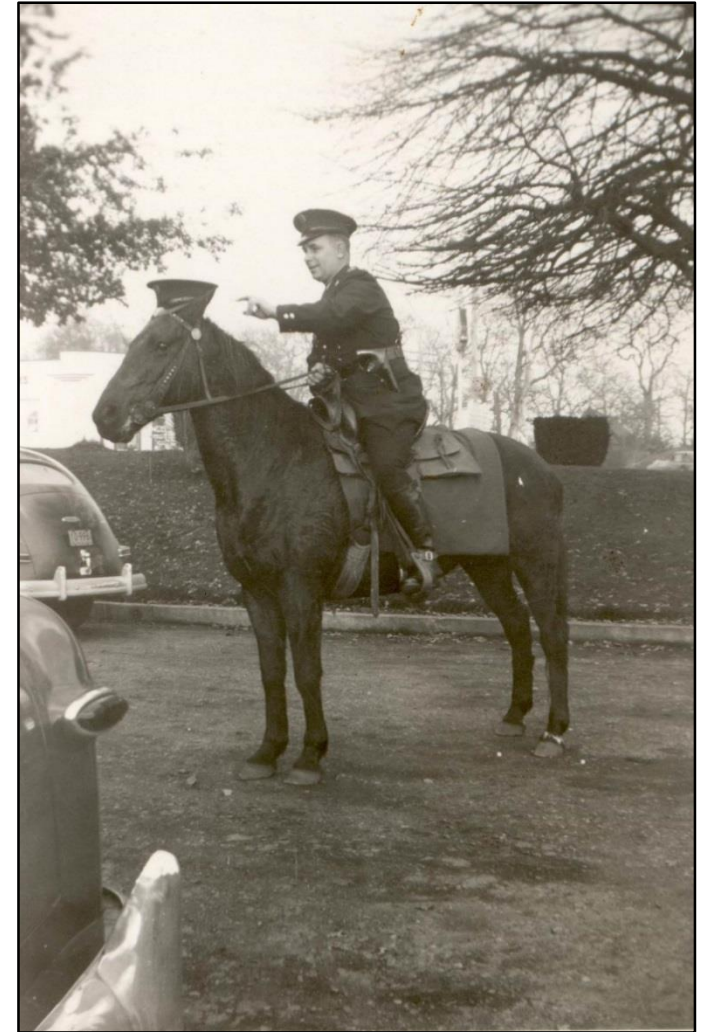

EXHIBIT BY SAANICH ARCHIVES

ANIMALS AT WORK

Horses stopped in front of Maywood Meat Market while hauling the polar axis of the telescope to the Dominion Astrophysical Observatory, 1916 (1993-001-001)

ANIMALS AT WORK

Mileva Todd on horse-drawn hay rake, 1910s (2007-051-053)

G.F. Watson with vegetable delivery horse in front of his house, 1910s (2014-008-112)

ANIMALS AT WORK

*Muggins the Red Cross dog with an injured soldier at Esquimalt
Military Convalescent Hospital, 1918 or 1919 (2015-028-009)*

Bob Roach and cat mascot, 1941 (2017-027-153)

ANIMALS AT WORK

Snow ploughing with horses, 1916 (1980-015-263)

Man with hunting dog, early 1900s (2011-024-038)

ANIMALS AT WORK

Saanich Police Sergeant Brown with Joe the dog, Josiah Bull in the background, 1936 (1981-025-001)