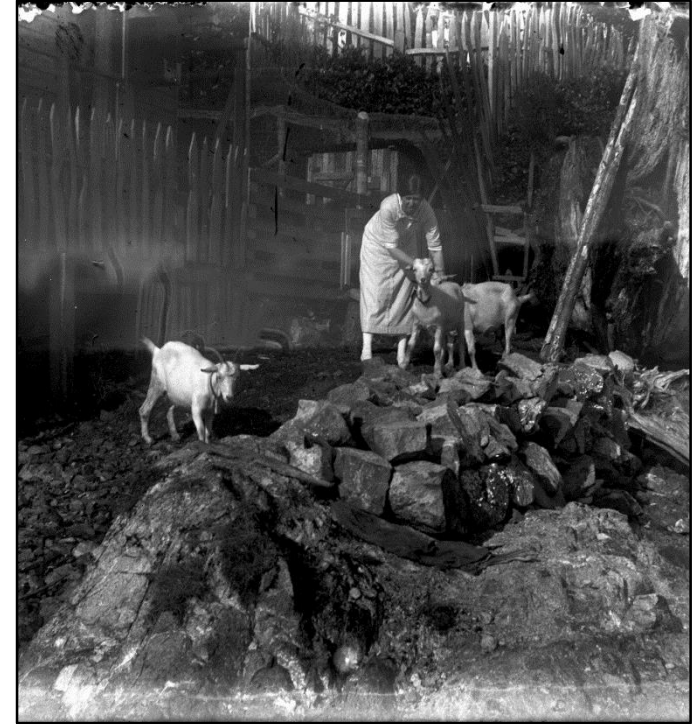

ANIMAL COMPANIONS

Dawson child with lamb, ca. 1915 (2011-024-801)

*Portrait of Alice Mary Girling with calf,
ca. 1906 (2008-025-867)*

ANIMALS ON THE FARM

Cows standing at gate, photograph by Annie Girling, after 1912 (2008-025-624)

ANIMALS ON THE FARM

Dawson children with pigs, ca. 1919 (2011-024-426)

Woman tending goats, photograph by Annie Girling (2008-025-082)

ANIMALS ON THE FARM

*Alice Mary Girling with geese on Ralph Street near Swan Lake, ca.
1912-1913 (2008-025-402)*

*Portrait of Alice Mary Girling holding chick, ca.
1912-1913 (2008-025-011)*

ANIMALS ON THE FARM

Chicks in hatchery, ca. 1950 (2009-043-019)

Mrs. Martin Mallet and Mrs. Hill with baby chicks, after 1910 (1995-002-001)